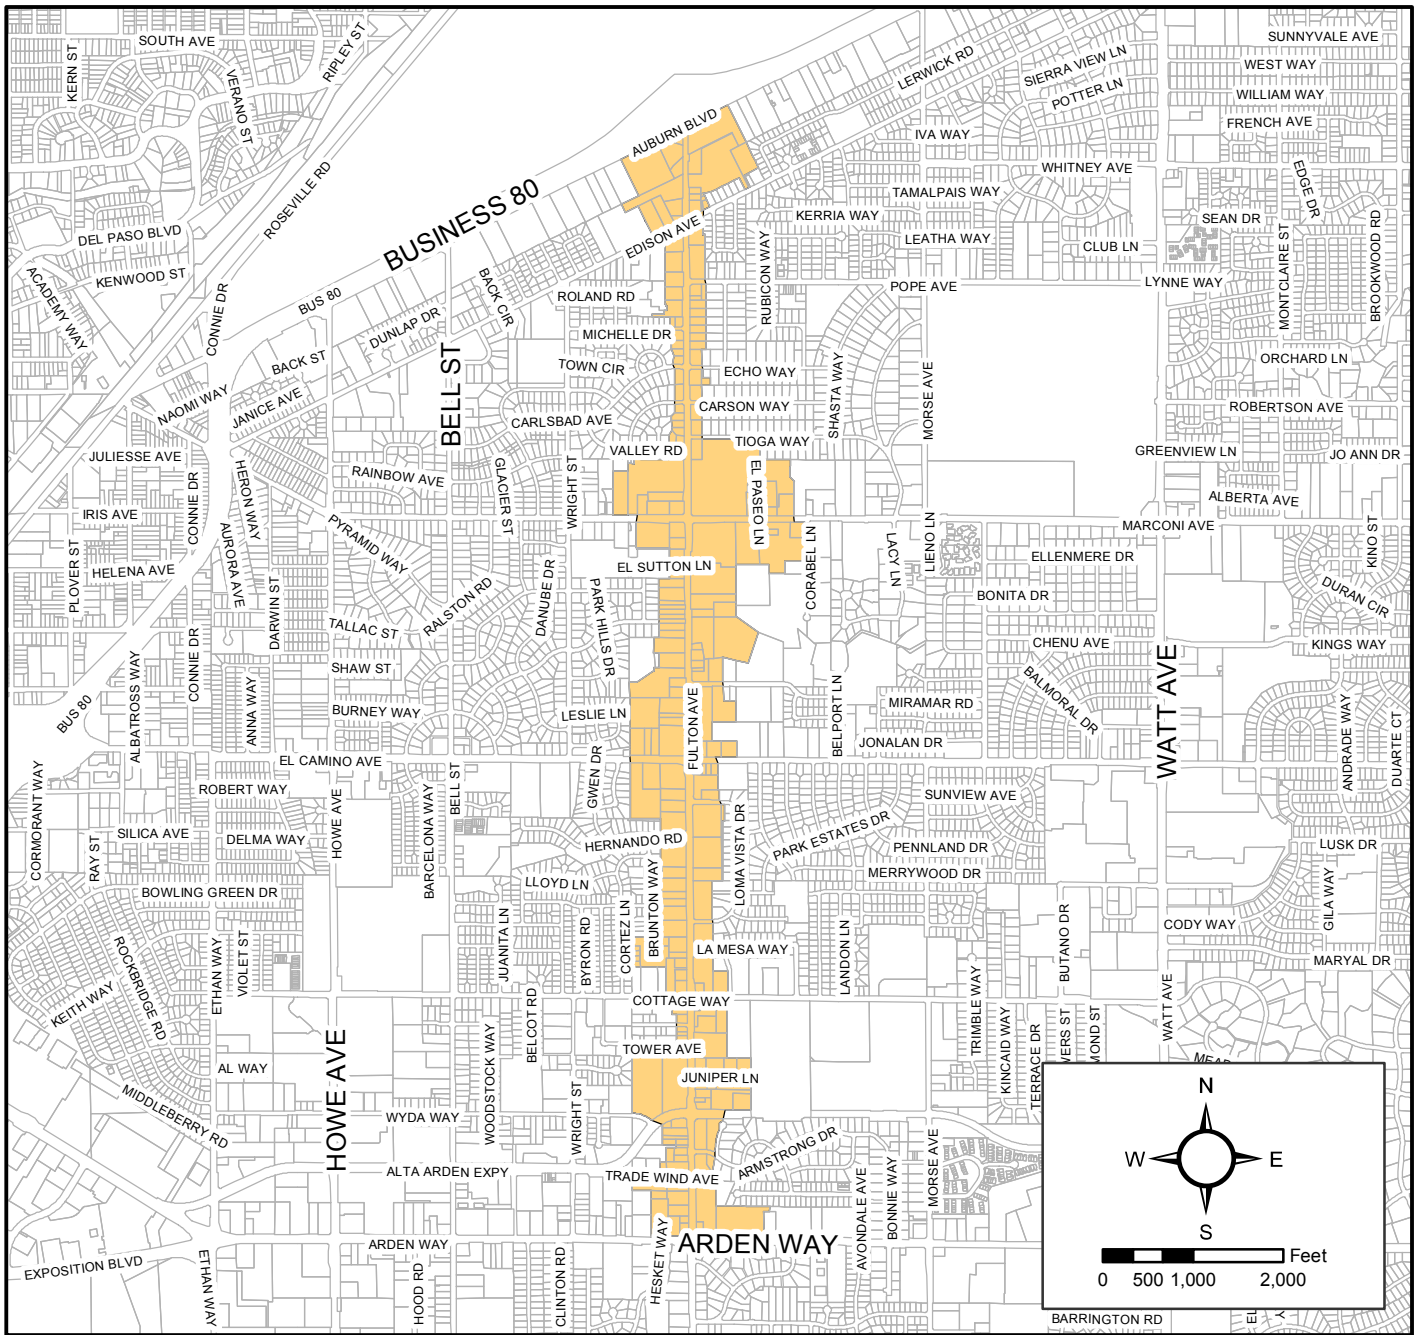

# FIGURE 1

## 2008 RENEWAL OF THE FULTON AVENUE PROPERTY & BUSINESS IMPROVEMENT DISTRICT BOUNDARY & VICINITY MAP

### Legend

- Fulton PBID Boundary
- PARCELS

District: Fulton Avenue PBID

Supervisory District: 3 - Peters