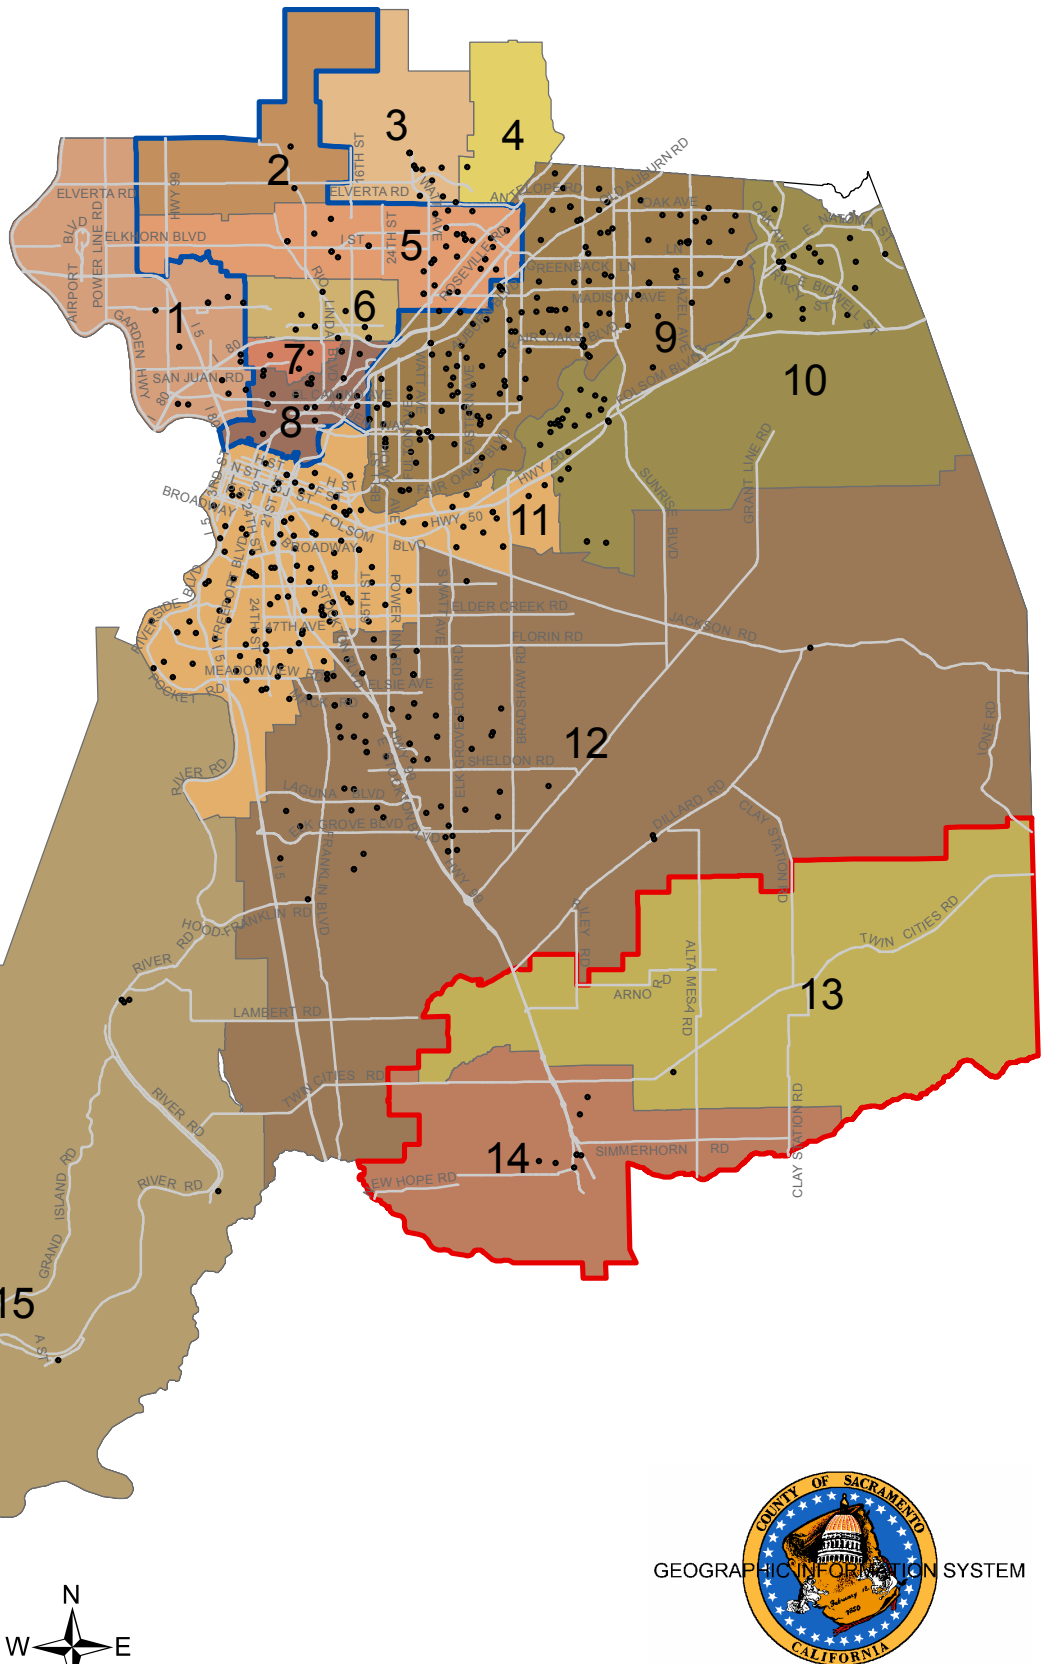

County of Sacramento School Districts

DISTRICT

- 1 NATOMAS UNIFIED
- 2 ELVERTA JOINT
- 3 CENTER UNIFIED
- 4 DRY CREEK JOINT
- 5 RIO LINDA UNION
- 6 ROBLA
- 7 DEL PASO HEIGHTS
- 8 NORTH SACRAMENTO
- 9 SAN JUAN UNIFIED
- 10 FOLSOM/ CORDOVA UNIFIED
- 11 SACRAMENTO CITY UNIFIED
- 12 ELK GROVE UNIFIED
- 13 ARCOHE UNION
- 14 GALT JOINT UNION ELEMENTRY
- 15 RIVER DELTA UNIFIED
- GALT JOINT UNION HIGH
- GRANT JOINT UNION HIGH
- SCHOOLS