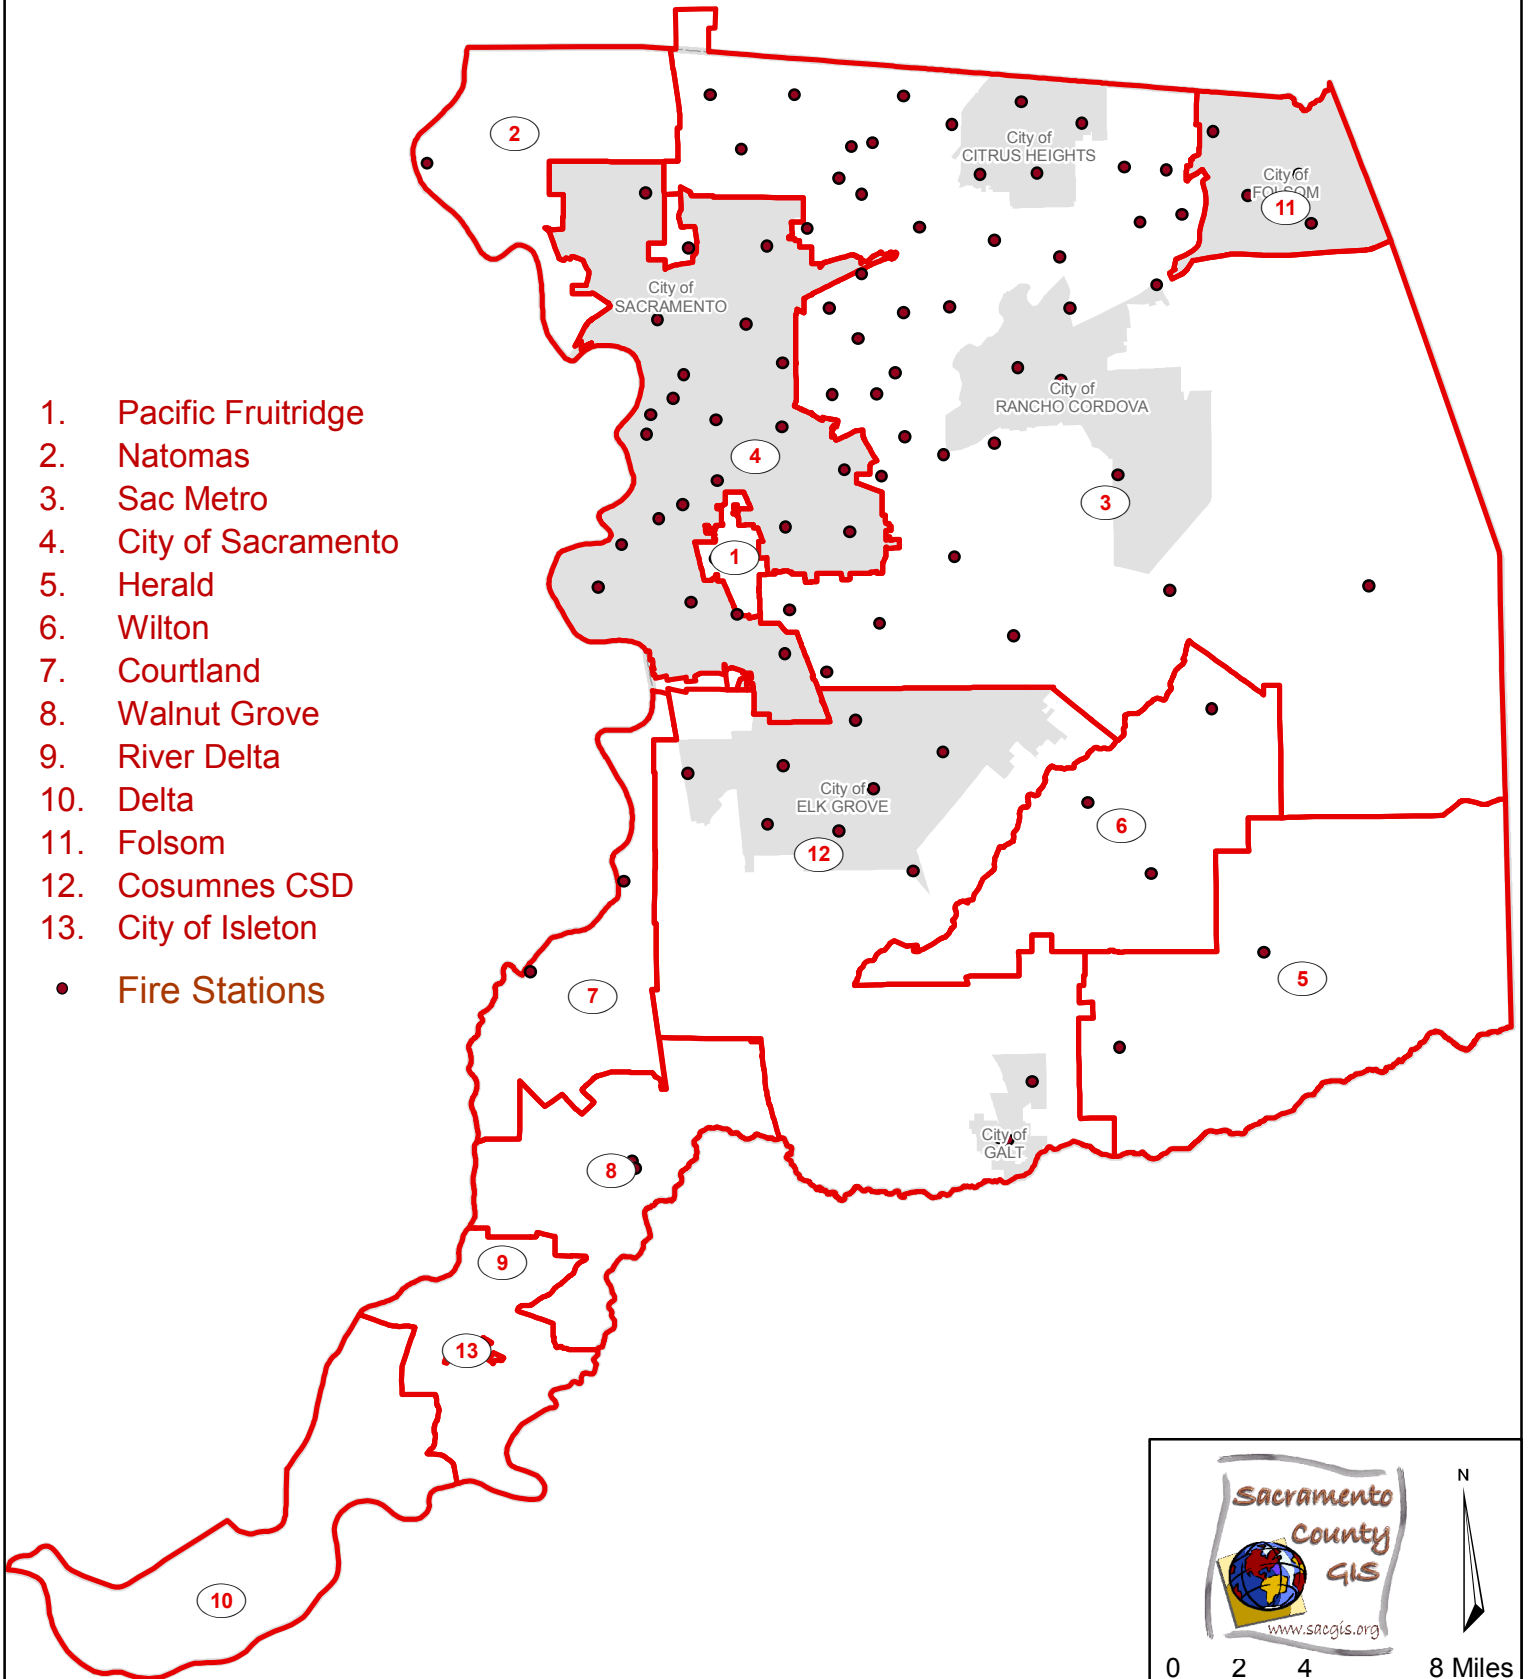

FIRE DISTRICTS

- 1. Pacific Fruitridge
- 2. Natomas
- 3. Sac Metro
- 4. City of Sacramento
- 5. Herald
- 6. Wilton
- 7. Courtland
- 8. Walnut Grove
- 9. River Delta
- 10. Delta
- 11. Folsom
- 12. Cosumnes CSD
- 13. City of Isleton
- Fire Stations

Sacramento
County
GIS
www.sacgis.org

0 2 4 8 Miles

Doc Date: July 1, 2010