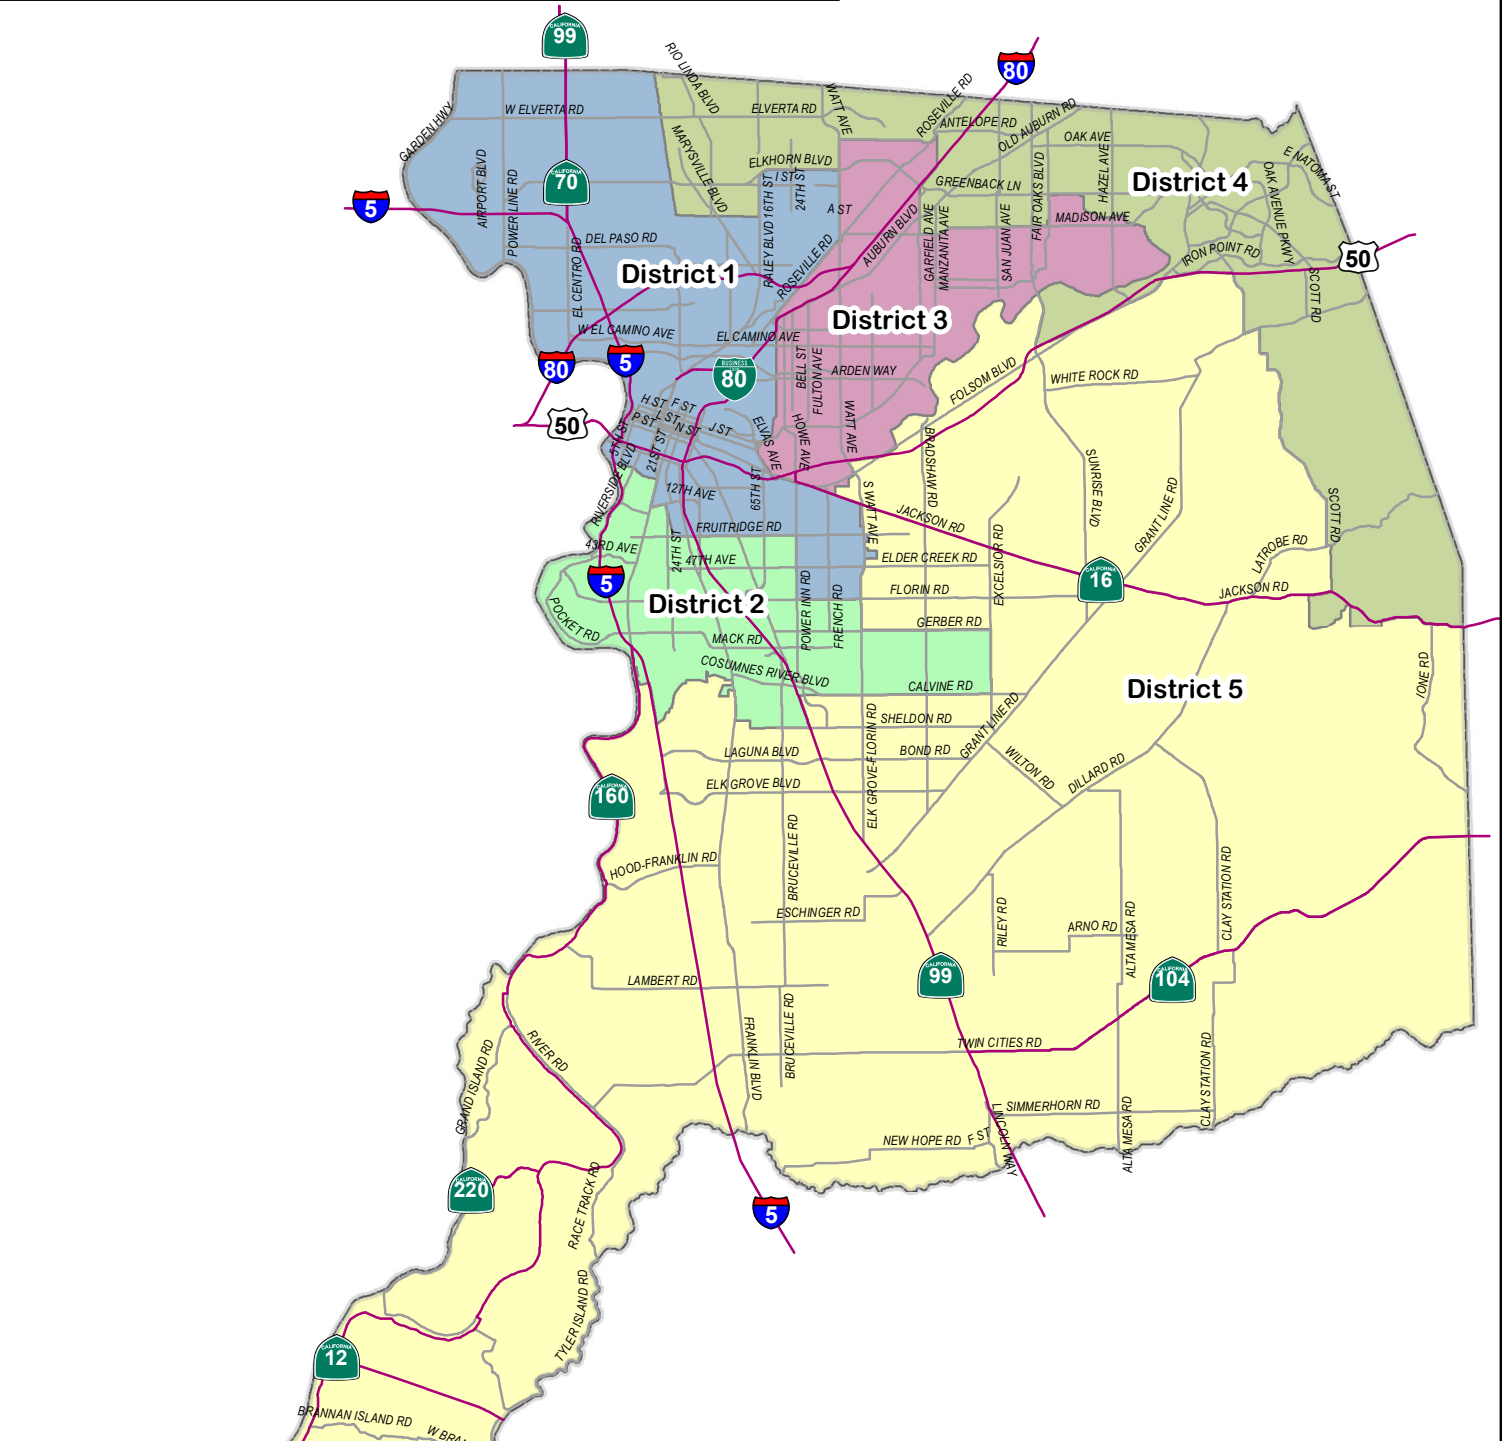

BOARD OF SUPERVISOR DISTRICTS

- 1 Phil Serna
- 2 Jimmie Yee
- 3 Susan Peters
- 4 Roberta MacGlashan
- 5 Don Nottoli

0 1.5 3 6 Miles

Doc Date: November 3, 2011